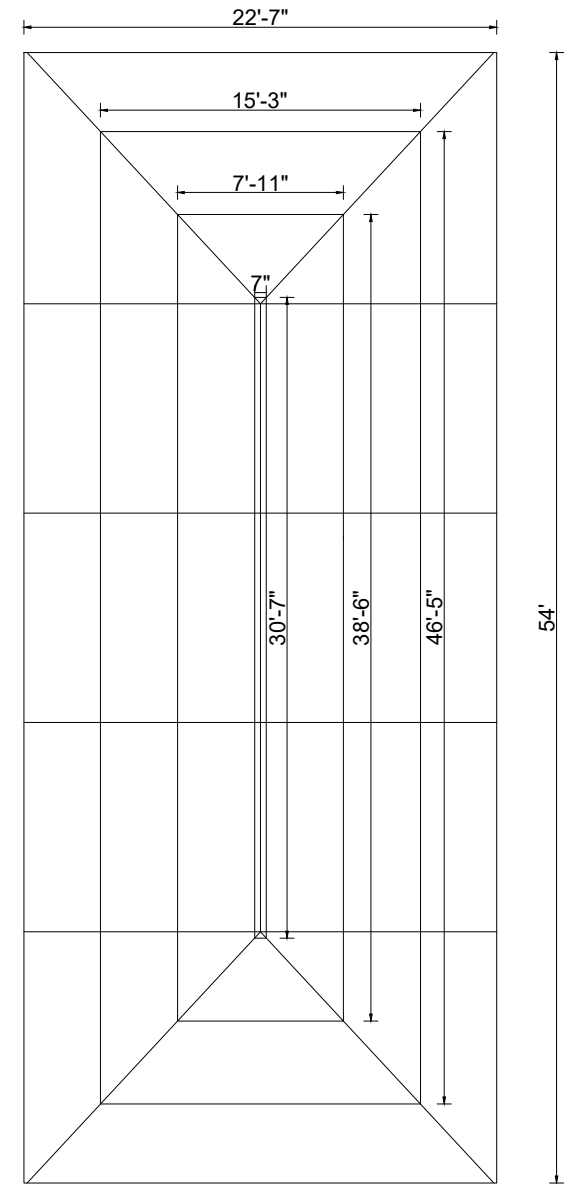

50'

POST-SHS 75*75*3.5
BEAM-ISMB 150

POST-SHS 75*75*3.5
BEAM-ISMB 150

top & bottom rafter NB 65M
vertical NB 50 M
Incline NB 40M
king post ISA 75*75*6
Purline SHS 50*50*3.2

54'