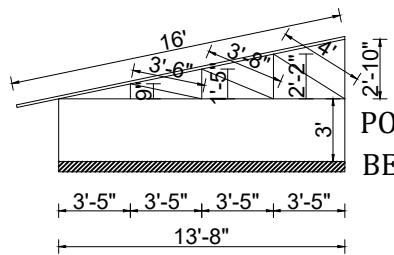

50'

POST-SHS 75*75*3.5
BEAM-ISMB 150

POST-SHS 75*75*3.5
BEAM-ISMB 150

top & bottom rafter NB 65M
vertical NB 50 M
Incline NB 40M
king post ISA 75*75*6
Purline SHS 50*50*3.2

54'