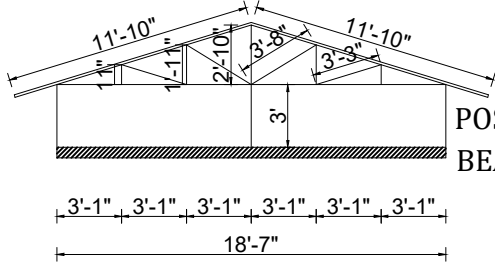

50'

POST-SHS 75*75*3.5
BEAM-ISMB 150

POST-SHS 75*75*3.5
BEAM-ISMB 150

top & bottom rafter NB 65M
vertical NB 50 M
Incline NB 40M
king post ISA 75*75*6
Purline SHS 50*50*3.2

54'